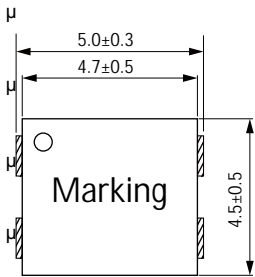

# Size 4520

## Dimensions: [mm]

$\mu$

$\mu$

## Typical Electrical Characteristics:

Peel force of top cover tape:

Reel Dimension: [mm]

Packaging Quantity: