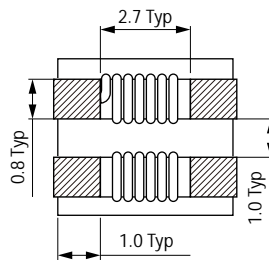

# Size 4520

## Dimensions: [mm]

$\mu$

$\mu$

## Typical Electrical Characteristics:

Peel force of top cover tape:

Reel Dimension: [mm]

Packaging Quantity: